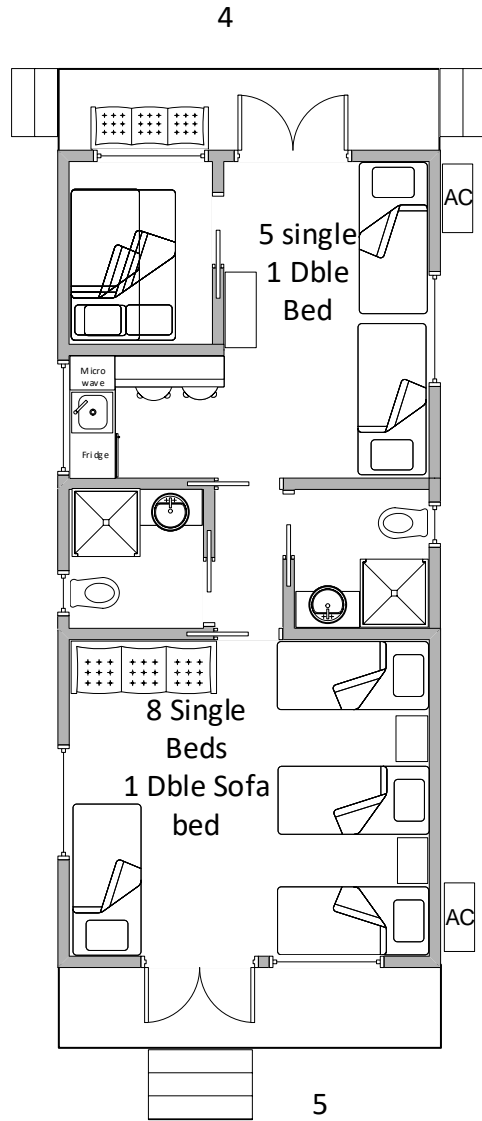

Still Creek

River Side Cottages

34 Single Beds
4x Dble
5 Sofa beds (Total 52)

Gazebo