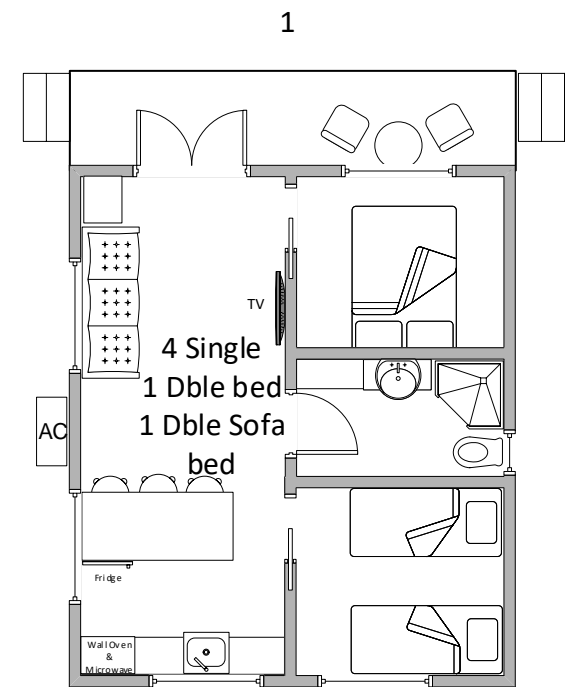

Still Creek

River Side Cottages

34 Single Beds
4x Dble
5 Sofa beds (Total 52)

Gazebo