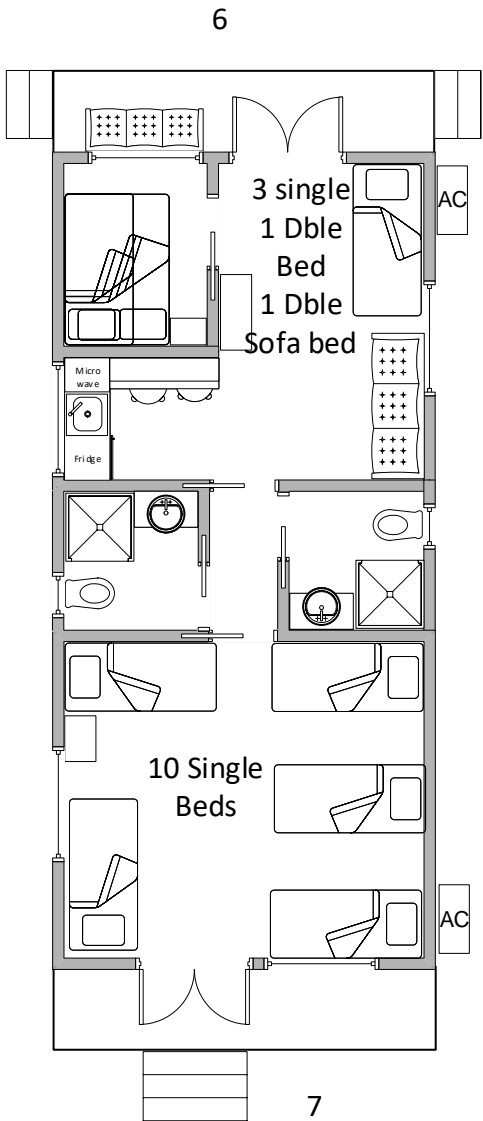

Still Creek

River Side Cottages

34 Single Beds
4x Dble
5 Sofa beds (Total 52)

Gazebo