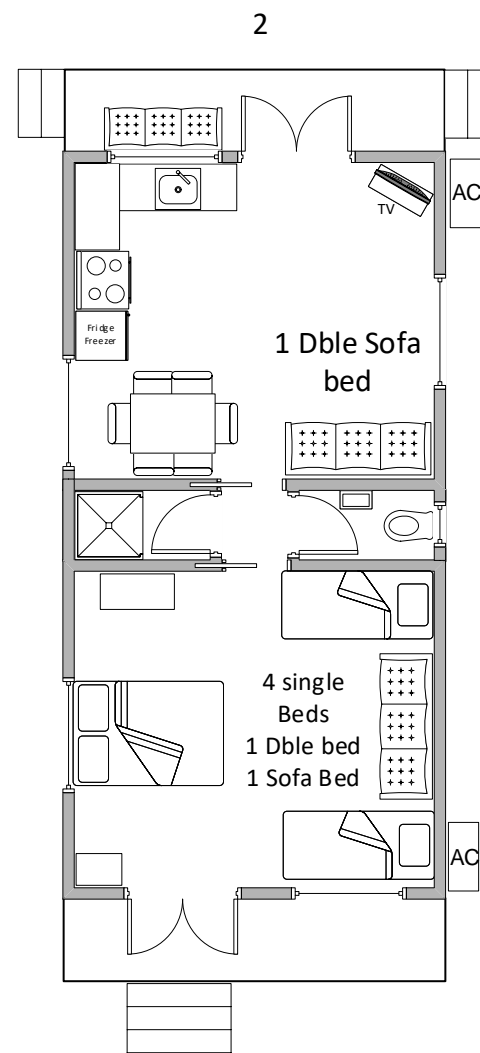

Still Creek

River Side Cottages

34 Single Beds
4x Dble
5 Sofa beds (Total 52)

Gazebo