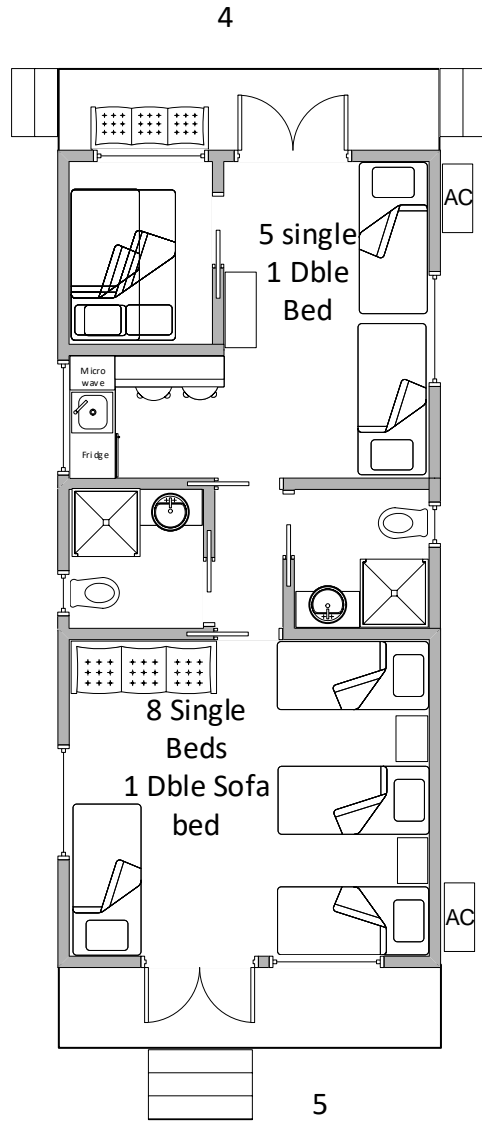

Still Creek

River Side Cottages

39 Single Beds
4x Dble
5 Sofa beds (Total 57)

Gazebo