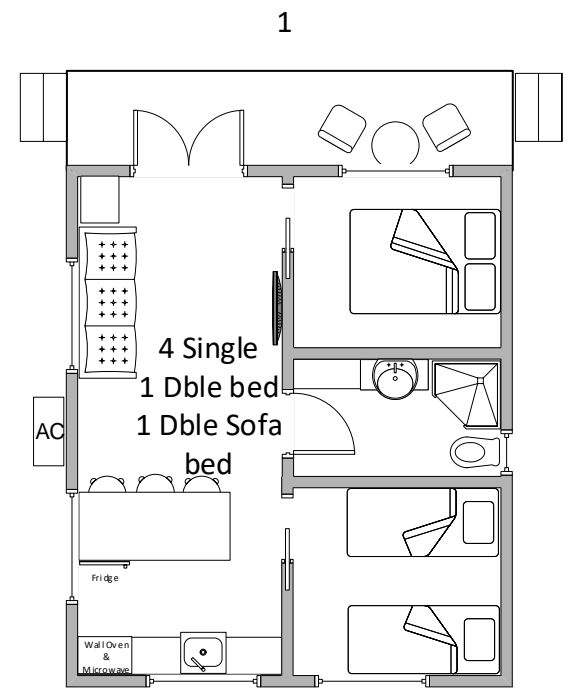

Still Creek

River Side Cottages

39 Single Beds
4x Dble
5 Sofa beds (Total 57)

Gazebo