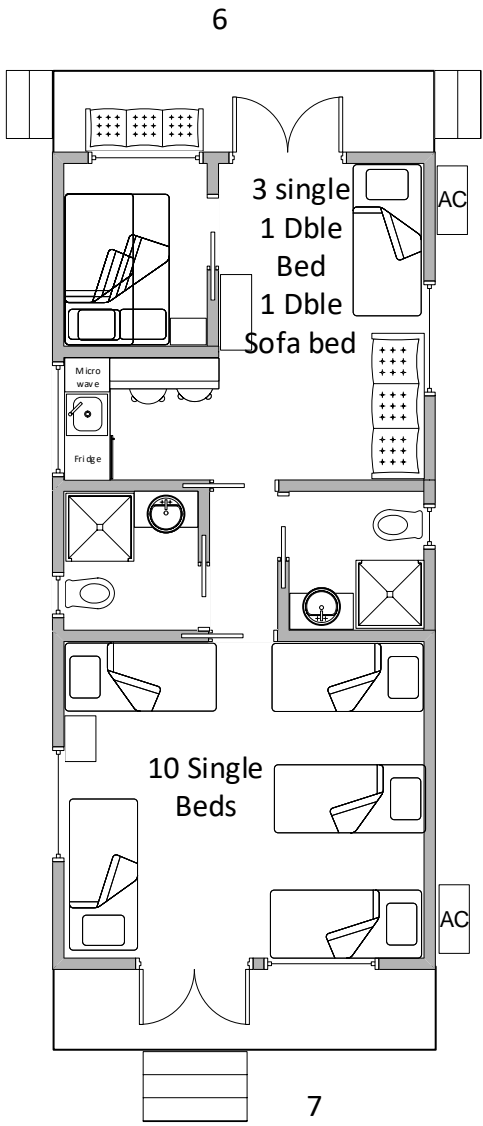

Still Creek

River Side Cottages

39 Single Beds
4x Dble
5 Sofa beds (Total 57)

Gazebo