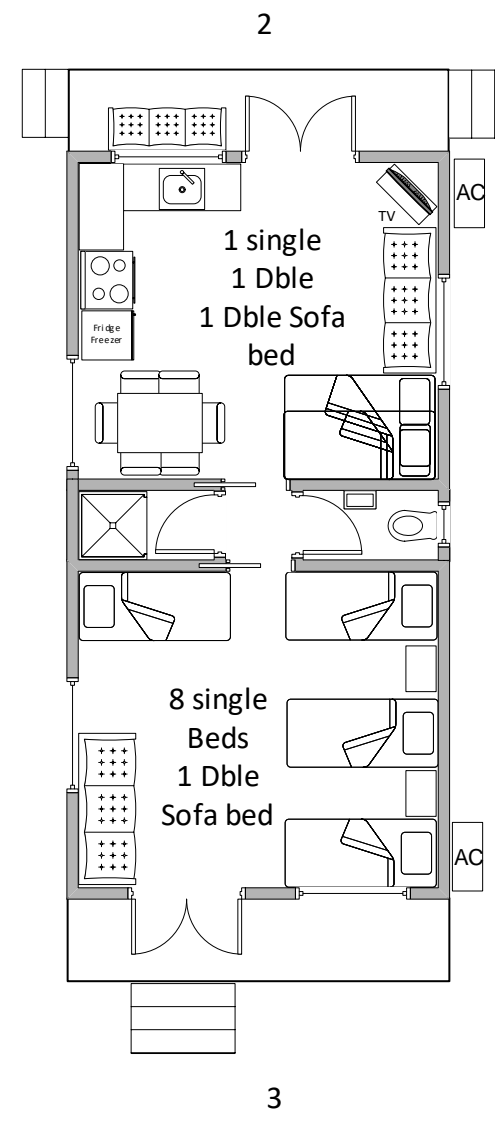

Still Creek

River Side Cottages

39 Single Beds
4x Dble
5 Sofa beds (Total 57)

Gazebo